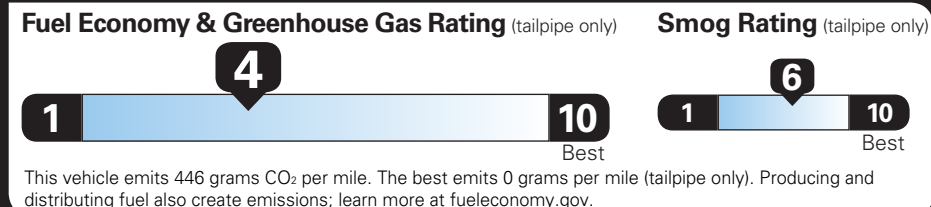

EPA DOT Fuel Economy and Environment

Gasoline Vehicle

Fuel Economy
20 MPG
combined city/hwy
17 city
24 highway
5.0 gallons per 100 miles

Small SUVs range from 16 to 120 MPG. The best vehicle rates 136 MPGe.

You spend $2,500 more in fuel costs over 5 years compared to the average new vehicle. GAV

Annual fuel cost $2,000